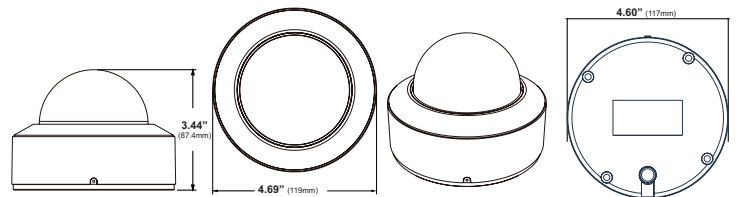

## DETAILED SPECIFICATIONS

<b>Image Sensor, Size</b>	1/3" 4.0 Megapixel CMOS Image Sensor
<b>Resolution</b>	4MP(2560 × 1440), 3MP(2304 × 1296), 1080P(1920 × 1080), 720P(1280 × 720), D1, CIF, 480 × 240
<b>Min. Illumination</b>	0.005 lux @F1.6, AGC ON; 0 lux with IR
<b>Lens</b>	2.8mm Fixed Iris Lens
<b>Day / Night</b>	True Day/Night by ICR
<b>IR LEDs / IR Distance</b>	1 Matrix IR up to 100' Range
<b>Video Compression</b>	Main stream: H.265+ / H.265 / H.264+ / H.264, Sub: H.265+ / H.265 / H.264+ / H.264 / MJPEG
<b>Main-Stream</b>	60Hz: 4MP/3MP/1080P (1~30fps), 50Hz : 4MP/3MP/1080P (1~25fps)
<b>Sub-Stream</b>	60Hz : 720P(1~30fps)/D1 /CIF (1~30fps), 50Hz: 720P/D1/CIF (1~25fps)
<b>Bit Rate</b>	64Kbps ~ 8Mbps
<b>Bit Rate Type</b>	VBR / CBR
<b>BLC Control</b>	Backlight & Highlight Compensation
<b>Wide Dynamic Range (WDR)</b>	True WDR (120dB)
<b>Digital Noise Reduction (DNR)</b>	XD-DNR (2D-DNR & 3D-DNR)
<b>Image Setting</b>	ROI, Saturation, Brightness, Hue, Contrast, Wide Dynamic, Sharpness, Noise Reduction, etc., Adjustable Through Client Software or Web Browser
<b>Analytics</b>	Region Intrusion, Object Removal / Missing, Scene Change, Line Crossing, Video Blur, Video Cast Detection
<b>Smart Alarm</b>	Motion Alarm, SD Card Error, SD Card Full
<b>Region of Interest (ROI)</b>	Each ROI to be Configured Separately
<b>Network</b>	RJ45
<b>Audio</b>	1 Ch. Audio In + Built-in Mic*
<b>Storage</b>	MicroSD Card Slot (256GB)
<b>Remote Viewing</b>	CMS / Web Browser / Mobile (iOS/Android)
<b>Reset</b>	YES
<b>Supported Browsers</b>	Internet Explorer (IE) - Plug-in Required, Edge in IE Mode
<b>Connection Protocol</b>	ONVIF
<b>Ingress / Impact Resistance</b>	IP67 Weather Rating + IK10
<b>Power Input</b>	12VDC / PoE
<b>Power Consumpt. (12VDC)</b>	250mA (LEDs Off) / 400mA (LEDs On)
<b>Power Consumpt. (PoE)</b>	< 4.5W
<b>Working Environment</b>	-22°~140°F (-30°~60°C) / Humidity: Less than 95 % non-condensing
<b>Weight Net (Shipping)</b>	22.58oz / 1.41lb / 640g (28.22oz / 1.65lb / 800g)
<b>Dimensions (H × Dia)</b>	3.44 × 4.69" [87.4 × 119.0mm]